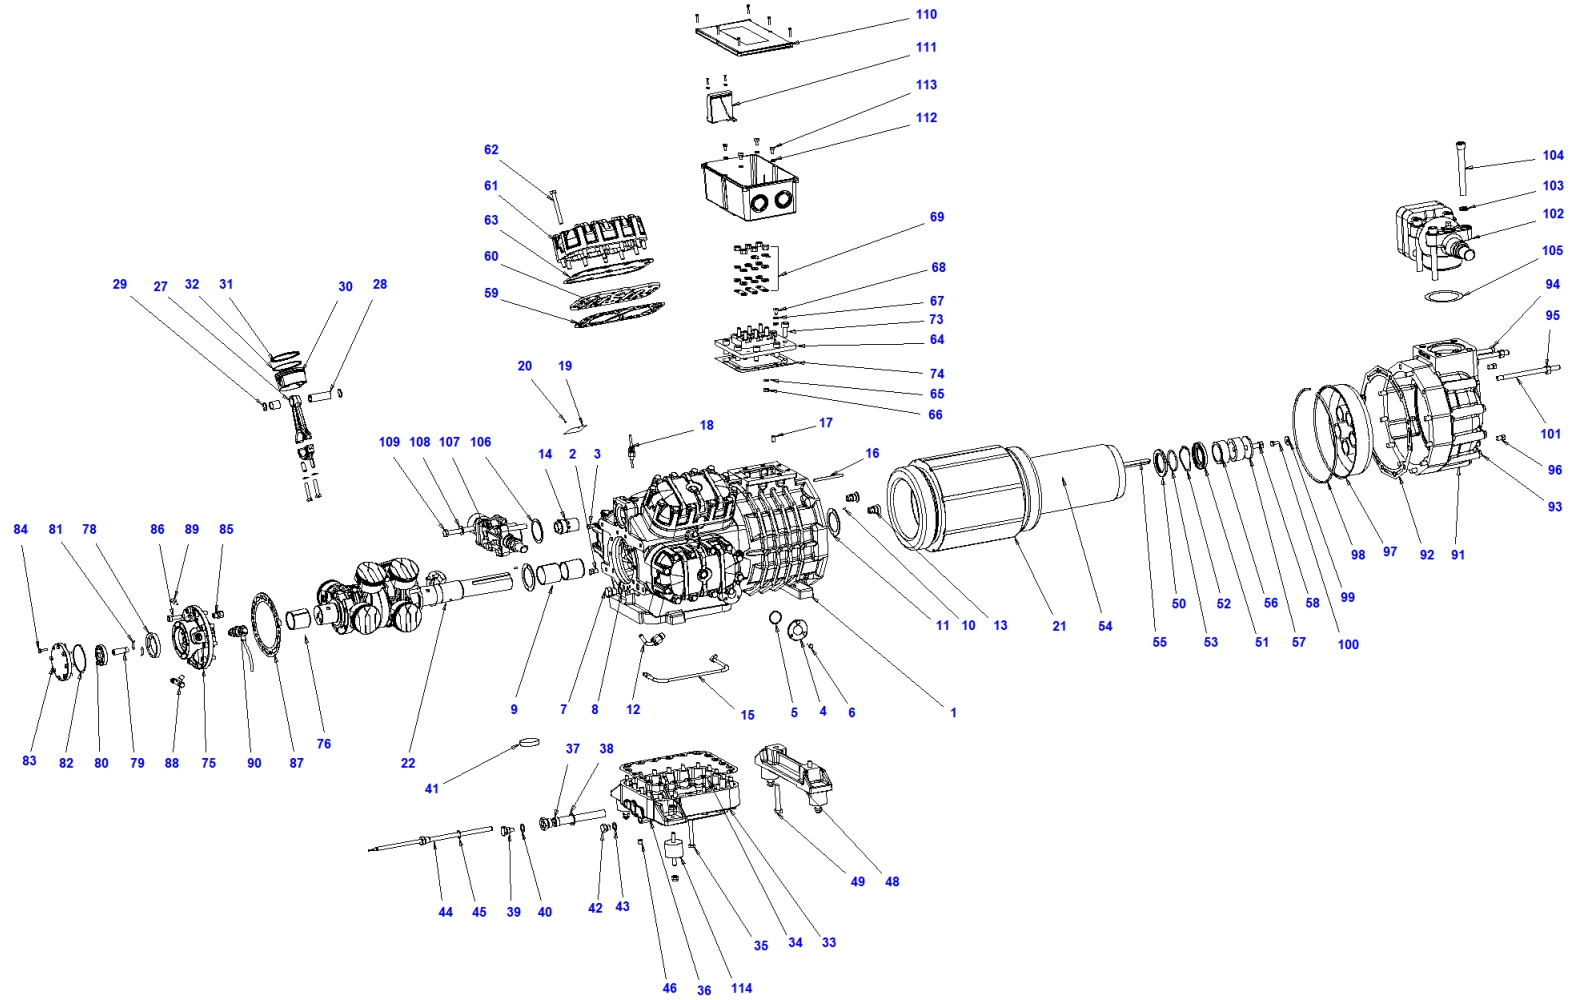

W 60 206 Y

Pos.	Code	Description	Quantity	Note	Notice:
1	S8701001AA	Compressor body	1		
2	S6501130	Plug 1/4 NPT	6		
3	S1251130	Plug 1/8 NPT	2		
4	SOS1	Oil sight glass	2		
5	S3131OR	O-ring for oil sight glass	2		
6	TE1006016	Screw M6x16 UNI5739	6		
7	S8601130	Plug 3/8 gas ISO 228/1	1		
8	S6501056	3/8 gas gasket	1		
9	S8701013-A	Main friction bearing	2		
10	SE1004008	Pin	2		
11	S8701011	Thrust collar	2		
12	S860A070	Oil return valve	1		
13	S860A076	Pressure regulatng valve	2		
14	S8801156	Safety relief valve	1		
15	S8701131	Internal oil pipe	1		
16	S6301063	Key 8x5x90 UNI 7510	1		
17	GR101016	Stop dowel	1		
18	EC50D	Temperatur sensor diagnose	1		
19	ML_W	Nameplate	1		
20	RI1025035	Rivet	2		

Pos.	Code	Description	Quantity	Note	Notice:
21	RS20AL	Stator 230-400 / 3 / 50 DOL	1		
21	RS20B	Stator 400 / 3 / 50 SDS	1		
21	RS20CL	Stator 400 / 3 / 50 PWS	1		
21	RS20S04	Stator 230-400 / 3 / 60 DOL	1		
22	S8701002AA	Shaft	1		
27	S8701003BB	Connecting rod	8		
28	S6501005	Piston pin	8		
29	S6301149	Circlip	16		
30	S6501004-A	Piston	8		
31	S6506001	Oil scraper ring	8		
32	S6505001	Compression ring	8		
33	S8701014AA	Bottom plate	1		
34	S8601015	Gasket for bottom plate	1		
35	TE1210075	Screw M10x75 UNI5737	17		
36	TC2210075	Screw M10x75 UNI5931	3		
37	S4501047-A	Oil strainer	1		
38	S8701056	3/4 gas gasket	1		
39	S8601130	Plug 3/8 gas ISO 228/1	1		
40	S6501056	3/8 gas gasket	1		
41	W3501128	Magnet	1		