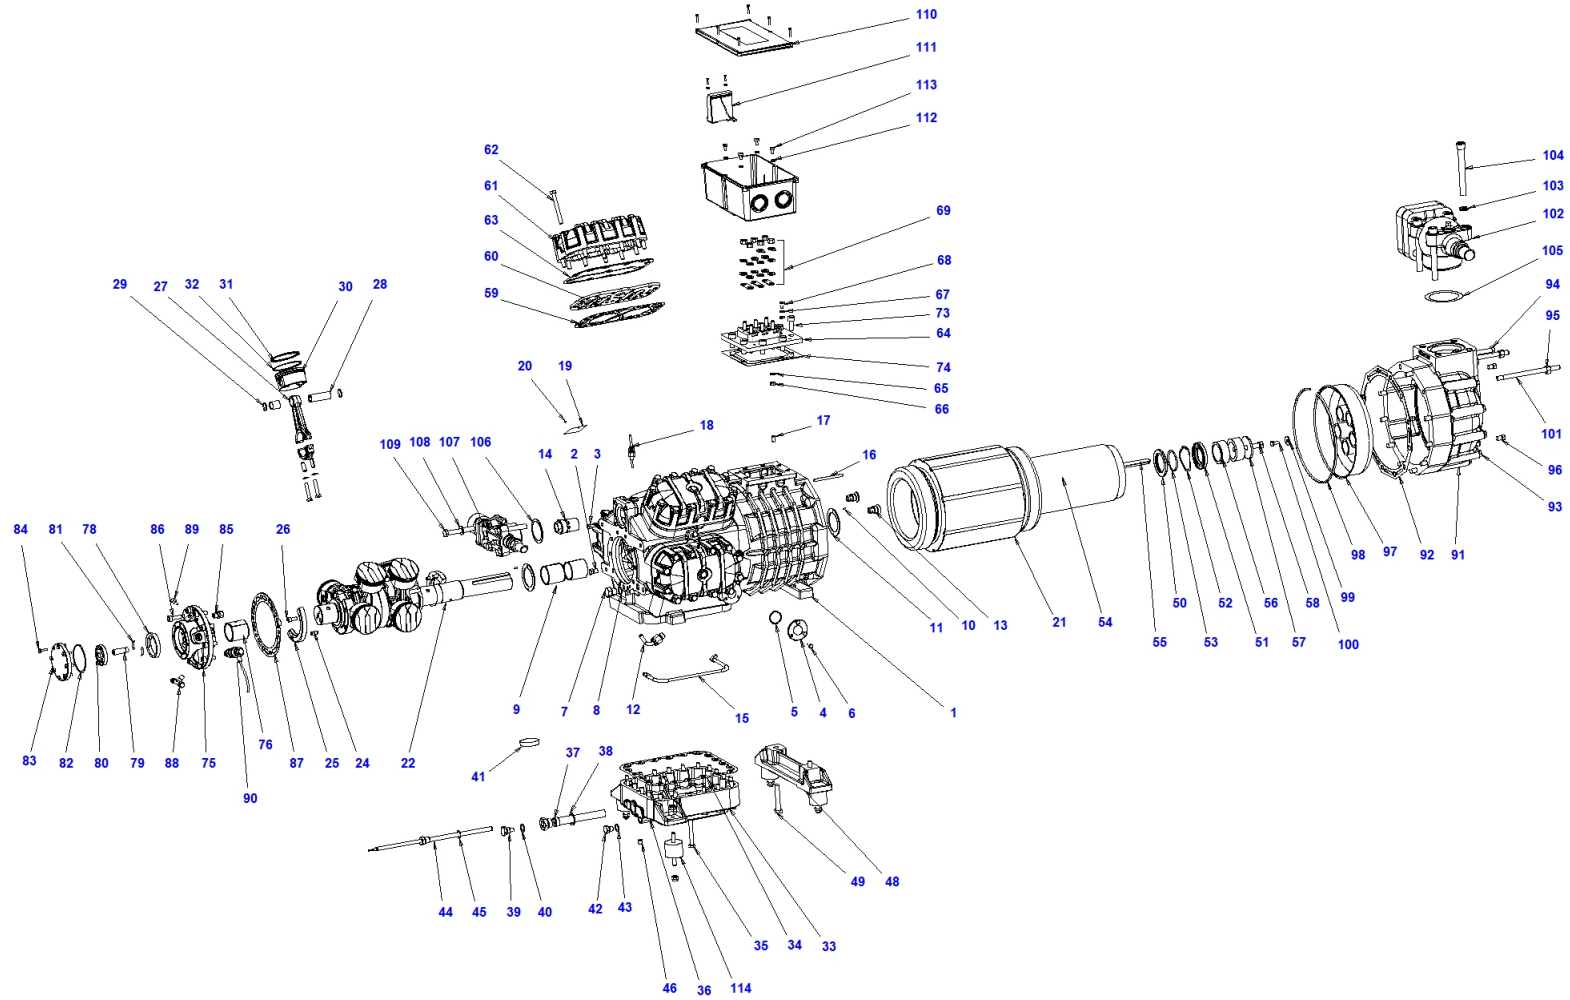

W 75 228 Y

Pos.	Code	Description	Quantity	Note	Notice:
1	S8751001AA	Compressor body	1		
2	S6501130	Plug 1/4 NPT	6		
3	S1251130	Plug 1/8 NPT	2		
4	SOS1	Oil sight glass	2		
5	S3131OR	O-ring for oil sight glass	2		
6	TE1006016	Screw M6x16 UNI5739	6		
7	S8601130	Plug 3/8 gas ISO 228/1	1		
8	S6501056	3/8 gas gasket	1		
9	S8701013-A	Main friction bearing	2		
10	SE1004008	Pin	2		
11	S8701011	Thrust collar	2		
12	S860A070	Oil return valve	1		
13	S860A076	Pressure regulatng valve	2		
14	S8801156	Safety relief valve	1		
15	S8701131	Internal oil pipe	1		
16	S6301063	Key 8x5x90 UNI 7510	1		
17	GR101016	Stop dowel	1		
18	EC50D	Temperatur sensor diagnose	1		
19	ML_W	Nameplate	1		
20	RI1025035	Rivet	2		

Pos.	Code	Description	Quantity	Note	Notice:
21	RS22CL	Stator 400 / 3 / 50 PWS	1		
22	S8801002AA	Shaft	1		
24	SE1008020	Elastic pin ISO13337 8x20	2		
25	S8801017	Counterweight	2		
26	TC2408020	Screw M8x20 UNI5931	4		
27	S8701003BB	Connecting rod	8		
28	S6501005	Piston pin	8		
29	S6301149	Circlip	16		
30	S6501004-A	Piston	8		
31	S6506001	Oil scraper ring	8		
32	S6505001	Compression ring	8		
33	S8701014AA	Bottom plate	1		
34	S8601015	Gasket for bottom plate	1		
35	TE1210075	Screw M10x75 UNI5737	17		
36	TC2210075	Screw M10x75 UNI5931	3		
37	S4501047-A	Oil strainer	1		
38	S8701056	3/4 gas gasket	1		
39	S8601130	Plug 3/8 gas ISO 228/1	1		
40	S6501056	3/8 gas gasket	1		
41	W3501128	Magnet	1		