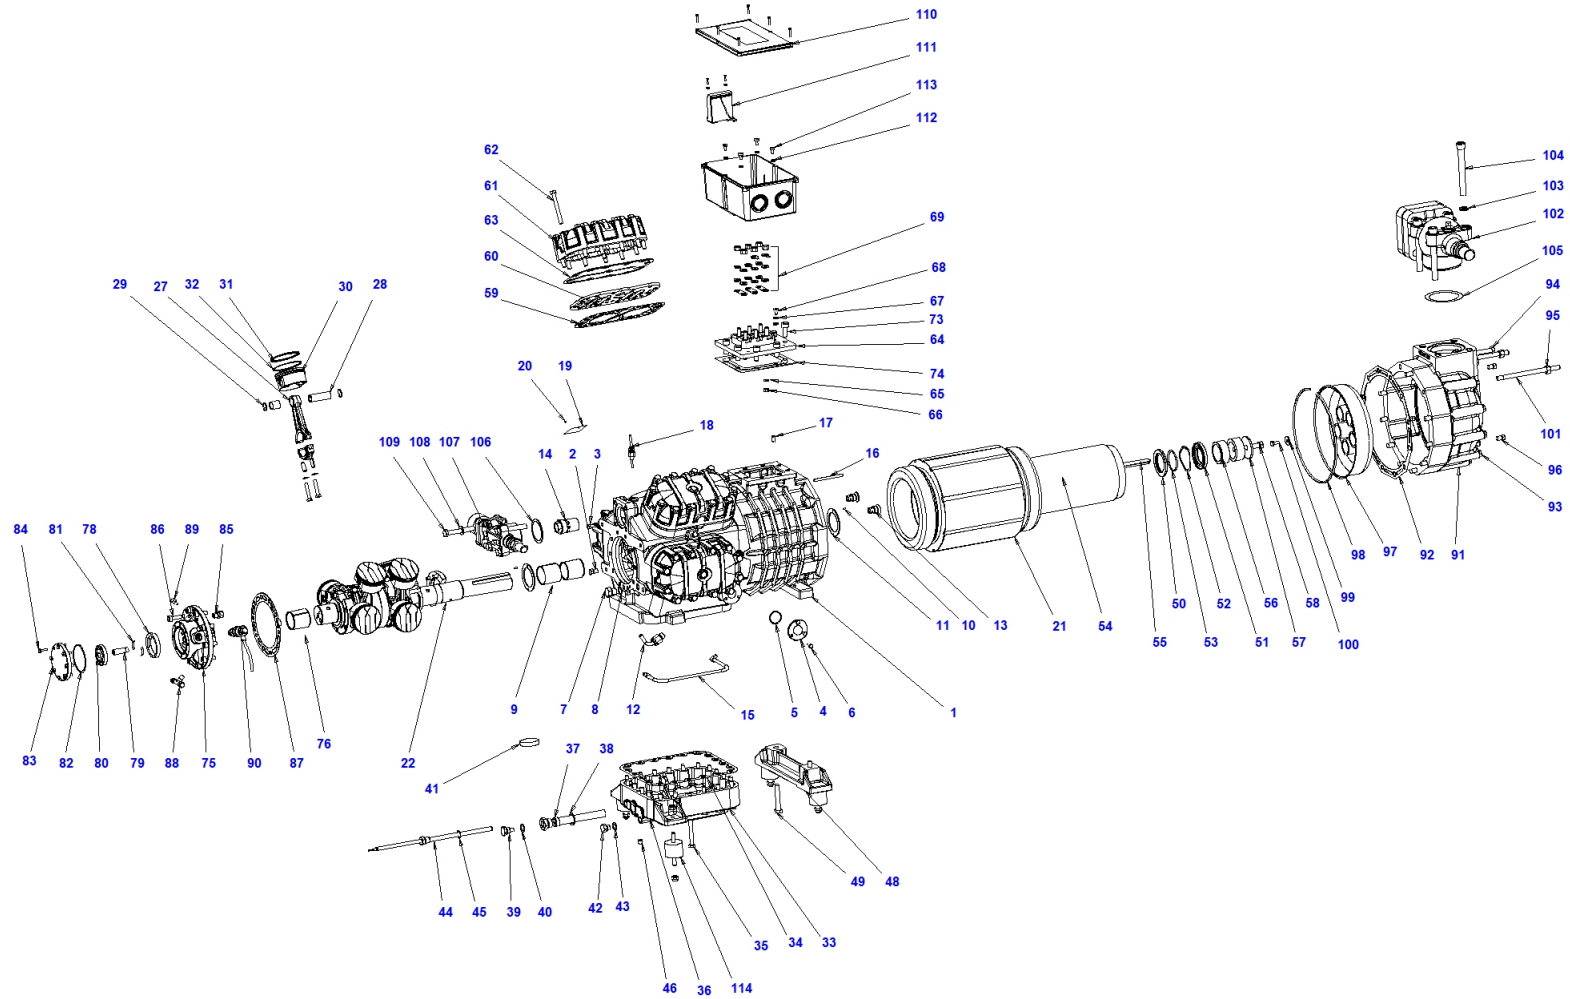

W 40 168 Y

Pos.	Code	Description	Quantity	Note	Notice:
1	S8501001AA	Compressor body	1		
2	S6501130	Plug 1/4 NPT	6		
3	S1251130	Plug 1/8 NPT	2		
4	SOS1	Oil sight glass	2		
5	S3131OR	O-ring for oil sight glass	2		
6	TE1006016	Screw M6x16 UNI5739	6		
7	S8601130	Plug 3/8 gas ISO 228/1	1		
8	S6501056	3/8 gas gasket	1		
9	S8701013-A	Main friction bearing	2		
10	SE1004008	Pin	2		
11	S8701011	Thrust collar	2		
12	S860A070	Oil return valve	1		
13	S860A076	Pressure regulatng valve	2		
14	S8801156	Safety relief valve	1		
15	S8701131	Internal oil pipe	1		
16	S6301063	Key 8x5x90 UNI 7510	1		
17	GR101016	Stop dowel	1		
18	EC50D	Temperatur sensor diagnose	1		
19	ML_W	Nameplate	1		
20	RI1025035	Rivet	2		

Pos.	Code	Description	Quantity	Note	Notice:
21	RS19A01	Stator 230-400 / 3 / 50 DOL	1		
21	RS19B01	Stator 400 / 3 / 50 SDS	1		
21	RS19C01L	Stator 400 / 3 / 50 PWS	1		
22	S8701002AA	Shaft	1		
27	S8701003BB	Connecting rod	8		
28	S6501005	Piston pin	8		
29	S6301149	Circlip	16		
30	S6401004-A	Piston	8		
31	S6406001	Oil scraper ring	8		
32	S6405001	Compression ring	8		
33	S8701014AA	Bottom plate	1		
34	S8601015	Gasket for bottom plate	1		
35	TE1210075	Screw M10x75 UNI5737	17		
36	TC2210075	Screw M10x75 UNI5931	3		
37	S4501047-A	Oil strainer	1		
38	S8701056	3/4 gas gasket	1		
39	S8601130	Plug 3/8 gas ISO 228/1	1		
40	S6501056	3/8 gas gasket	1		
41	W3501128	Magnet	1		
42	S1451130	Plug 1/4" gas ISO 228/1	1		