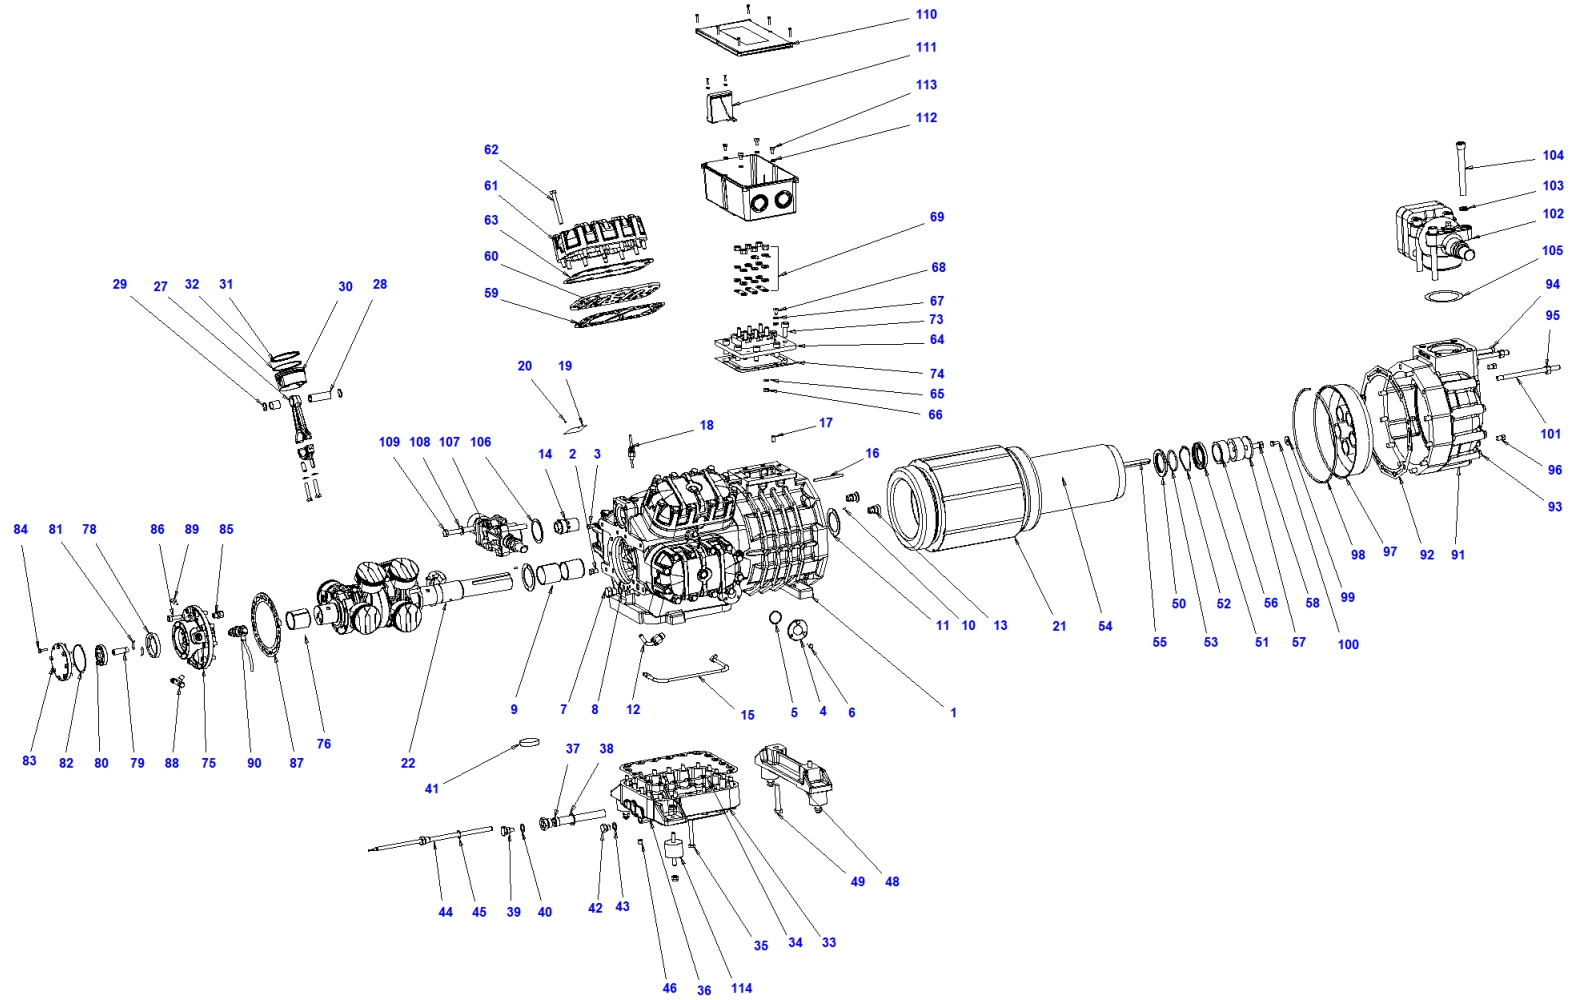

W 60 187 Y

Pos.	Code	Description	Quantity	Note	Notice:
1	S8601001AA	Compressor body	1		
2	S6501130	Plug 1/4 NPT	6		
3	S1251130	Plug 1/8 NPT	2		
4	SOS1	Oil sight glass	2		
5	S3131OR	O-ring for oil sight glass	2		
6	TE1006016	Screw M6x16 UNI5739	6		
7	S8601130	Plug 3/8 gas ISO 228/1	1		
8	S6501056	3/8 gas gasket	1		
9	S8701013-A	Main friction bearing	2		
10	SE1004008	Pin	2		
11	S8701011	Thrust collar	2		
12	S860A070	Oil return valve	1		
13	S860A076	Pressure regulatng valve	2		
14	S8801156	Safety relief valve	1		
15	S8701131	Internal oil pipe	1		
16	S6301063	Key 8x5x90 UNI 7510	1		
17	GR101016	Stop dowel	1		
18	EC50D	Temperatur sensor diagnose	1		
19	ML_W	Nameplate	1		
20	RI1025035	Rivet	2		

Pos.	Code	Description	Quantity	Note	Notice:
21	RS20AL	Stator 230-400 / 3 / 50 DOL	1		
21	RS20B	Stator 400 / 3 / 50 SDS	1		
21	RS20CL	Stator 400 / 3 / 50 PWS	1		
21	RS20S04	Stator 230-400 / 3 / 60 DOL	1		
22	S8701002AA	Shaft	1		
27	S8701003BB	Connecting rod	8		
28	S6501005	Piston pin	8		
29	S6301149	Circlip	16		
30	S8601004-A	Piston	8		
31	S8606001	Oil scraper ring	8		
32	S8605001	Compression ring	8		
33	S8701014AA	Bottom plate	1		
34	S8601015	Gasket for bottom plate	1		
35	TE1210075	Screw M10x75 UNI5737	17		
36	TC2210075	Screw M10x75 UNI5931	3		
37	S4501047-A	Oil strainer	1		
38	S8701056	3/4 gas gasket	1		
39	S8601130	Plug 3/8 gas ISO 228/1	1		
40	S6501056	3/8 gas gasket	1		
41	W3501128	Magnet	1		