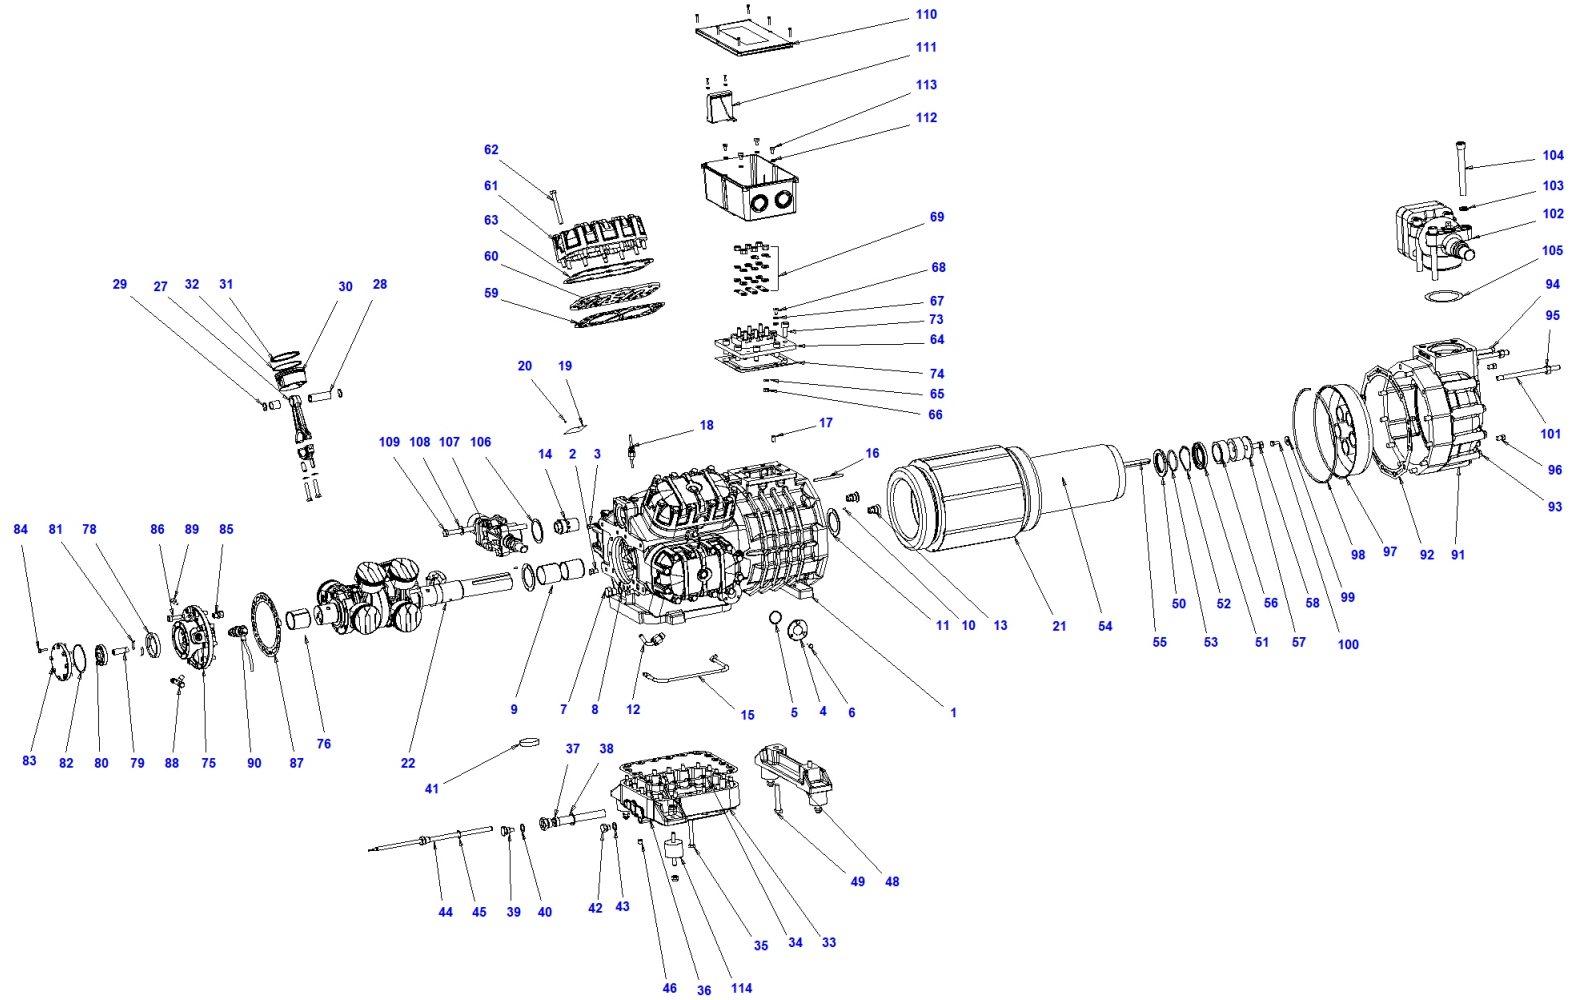

W 50 168 Y

Pos.	Code	Description	Quantity	Note	Notice:
1	S8501001AA	Compressor body	1		
2	S6501130	Plug 1/4 NPT	6		
3	S1251130	Plug 1/8 NPT	2		
4	SOS1	Oil sight glass	2		
5	S3131OR	O-ring for oil sight glass	2		
6	TE1006016	Screw M6x16 UNI5739	6		
7	S8601130	Plug 3/8 gas ISO 228/1	1		
8	S6501056	3/8 gas gasket	1		
9	S8701013-A	Main friction bearing	2		
10	SE1004008	Pin	2		
11	S8701011	Thrust collar	2		
12	S860A070	Oil return valve	1		
13	S860A076	Pressure regulatng valve	2		
14	S8801156	Safety relief valve	1		
15	S8701131	Internal oil pipe	1		
16	S6301063	Key 8x5x90 UNI 7510	1		
17	GR101016	Stop dowel	1		
18	EC50D	Temperatur sensor diagnose	1		
19	ML_W	Nameplate	1		
20	RI1025035	Rivet	2		

Pos.	Code	Description	Quantity	Note	Notice:
21	RS19AL	Stator 230-400 / 3 / 50 DOL	1		
21	RS19B	Stator 400 / 3 / 50 SDS	1		
21	RS19CL	Stator 400 / 3 / 50 PWS	1		
21	RS19S04	Stator 230-400 / 3 / 60 DOL	1		
22	S8701002AA	Shaft	1		
27	S8701003BB	Connecting rod	8		
28	S6501005	Piston pin	8		
29	S6301149	Circlip	16		
30	S6401004-A	Piston	8		
31	S6406001	Oil scraper ring	8		
32	S6405001	Compression ring	8		
33	S8701014AA	Bottom plate	1		
34	S8601015	Gasket for bottom plate	1		
35	TE1210075	Screw M10x75 UNI5737	17		
36	TC2210075	Screw M10x75 UNI5931	3		
37	S4501047-A	Oil strainer	1		
38	S8701056	3/4 gas gasket	1		
39	S8601130	Plug 3/8 gas ISO 228/1	1		
40	S6501056	3/8 gas gasket	1		
41	W3501128	Magnet	1		